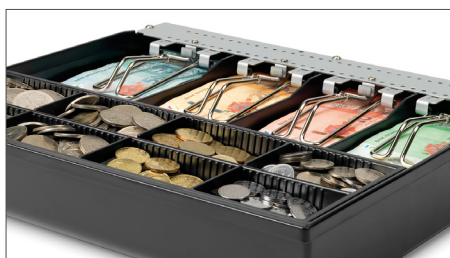

3540T CASH DRAWER TRAY

SPEED UP SHIFT CHANGES AND CASH COUNTING

Buy a spare 3540T cash tray and save time on both ends of a shift change. Simply lift the whole 3540T out of the cash drawer and slip in the new one, pre-stocked with the desired coins and banknotes to start a new shift. Take the old one to your secure area for easy counting, then prepare it for the next shift and lock it in your safe. Voilà! Shift changes couldn't be more efficient.

- 4 adjustable banknote compartments
- Strong metal money clips
- Removable tray with 8 adjustable coin compartments
- Separation slot for storage of large denominations and value papers
- Suitable for Safescan SD-3540

Cash Drawer tray for Safescan SD-3540

4 bill / 8 coin lay-out

Removable and adjustable tray for 8 different coins

TECHNICAL SPECIFICATIONS

- Material	Robust metal construction
- Inner tray	Removable tray with 8 adjustable coin compartments
- Note compartments	4 adjustable banknote compartments
	Strong metal money clips
- Security lock	Separation slot for storage of large denominations and value papers
- Weight product	1.1 kg
- Dimensions product (lxwxh)	31.8 x 29.2 x 5.9 cm
- Dimensions retailbox (lxwxh)	37.2 x 34.2 x 11.5 cm
- Certifications / compliancies	CE, RoHS