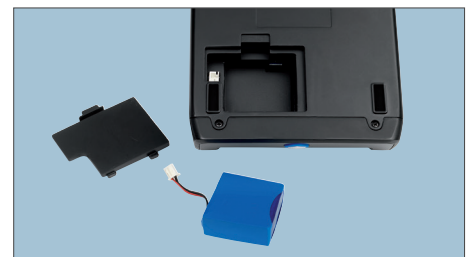

LB-105 RECHARGEABLE BATTERY

UP TO 30 HOURS OF MOBILE COUNTERFEIT DETECTION

Use your Safescan 135i, 155i & 165i anywhere you need to check for counterfeit banknotes. With this rechargeable lithium battery, you can get up to 30 hours of operation without having to plug in a power adapter. Ideal for portable use and any situation where you may not have instant access to a power outlet, or where uninterrupted power supply may be an issue.

- Suitable for Safescan 135i, 145ix, 155i & 165i
- Rechargeable lithium battery
- Lasts up to 30 hours
- Power 10.8V/600mA
- Dimensions: 37 x 16 x 38mm
- Weight: 48 gr

LASTS UP TO 30 HOURS

SUITABLE FOR SAFESCAN 135i, 145IX, 155i & 165i

IDEAL FOR PORTABLE USE

TECHNICAL SPECIFICATIONS

- Rechargeable battery Lithium 10.8V/600mAh
- Dimensions product (lxwxh) 37 x 16 x 38 mm
- Weight product 48 gr
- Dimensions retailbox (lxwxh) 84 x 30 x 140 mm
- Certifications / compliances CE, RoHS, REACH

COUNTERFEIT DETECTORS

Brand: **Safescan**
Model: **LB-105**
Colour: **Blue**
Article: **112-0410**
EAN: **8717496332899**

PACKAGE CONTENTS

- Safescan LB-105 Rechargeable battery